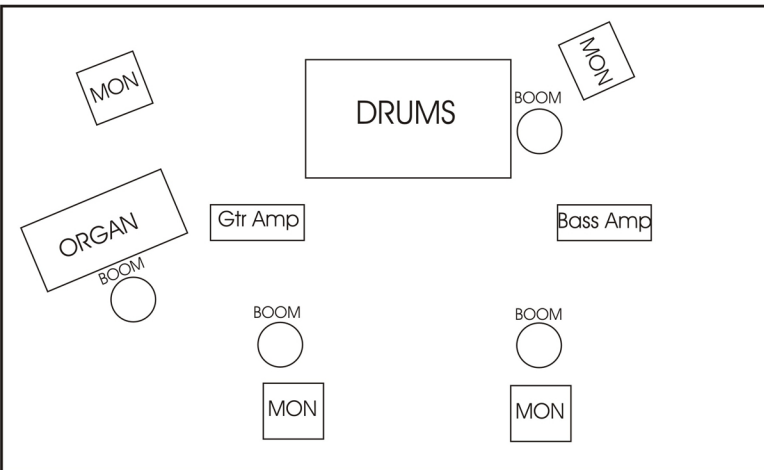

The **DOO-DADS**

Technical Rider and Stage Set

Stage Front

Drums: Kick, snare, floor tom, rack tom, hi hat, crash cymbal

Bass amp: Direct Line Out

Organ: Direct Line Out

Guitar amp: Mic

Vocals: Four vocal mics